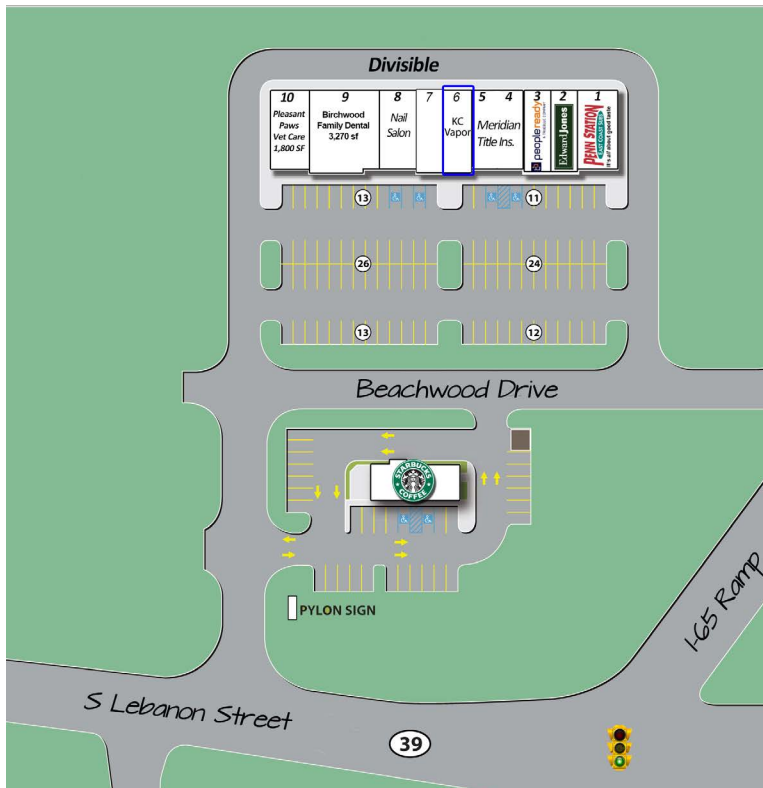

Lebanon Crossing

1377 S Lebanon Street, Lebanon, IN 46052

FOR LEASE

TRAFFIC COUNTS

Lebanon St. - 13,370 ADT
I-65 - 39,991 ADT

- 1,240 sf can be available
- Newly constructed center at I-65 Interchange
- Strong traffic counts
- Join Starbucks, Penn Station, Birchwood Family Dental and Edward Jones

CONTACT

Keith Fried
kfried@mccreapg.com

MARKET DEMOGRAPHICS

Radius	Population	Income	Households	Daytime Pop
1 Mile	4,115	\$60,877	1,711	3,504
3 Mile	16,806	\$61,354	7,017	10,598
5 Mile	19,156	\$62,746	7,916	11,040

Lebanon Crossing

1377 S Lebanon Street, Lebanon, IN 46052

Suite	Tenant	SF
1	Penn Station	1,800
2	Edward Jones	1,200
3	Peopleready True Blue	1,500
4-5	Meridian Title Ins.	2,135
6	Can be available	1,240
7	Healthy Smoothies	1,240
8	Nail Salon	1,608
9	Birchwood Family Dental	3,270
10	Pleasant Paws Vet	1,800