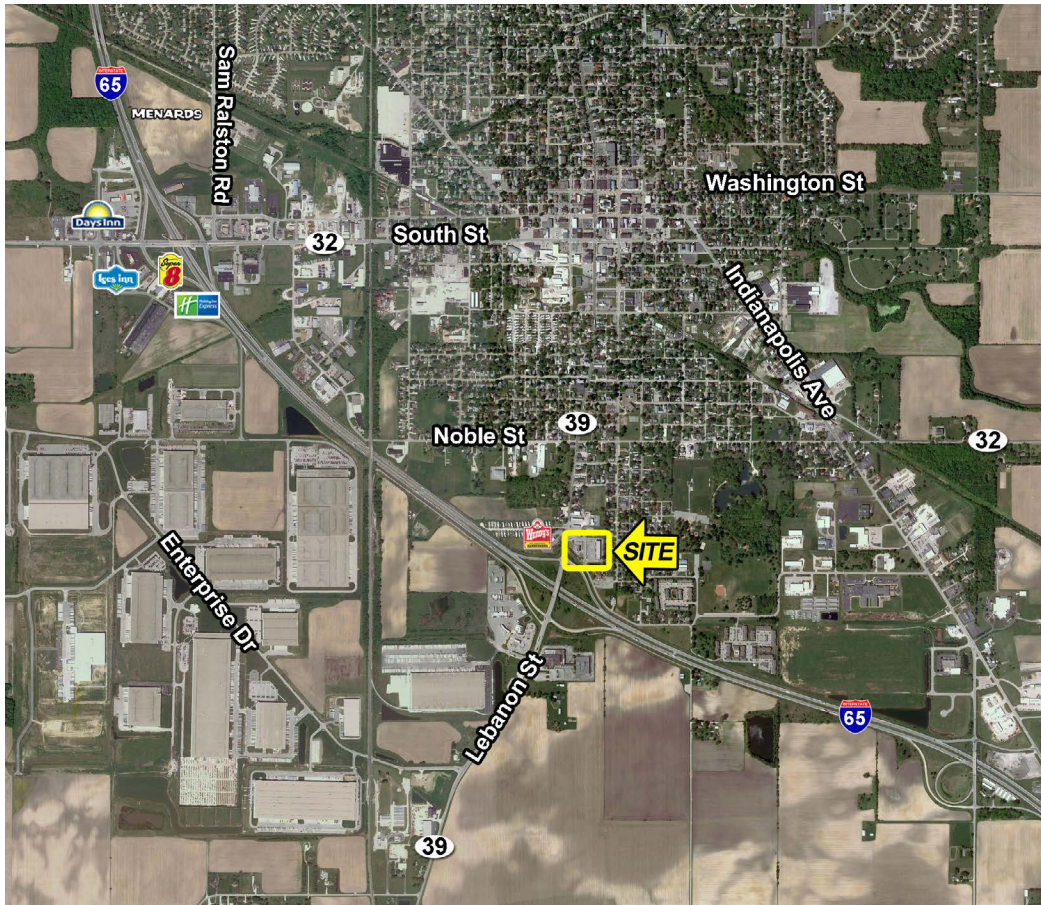

Lebanon Crossing

1377 S Lebanon Street, Lebanon, IN 46052

FOR LEASE

TRAFFIC COUNTS

Lebanon St. - 13,370 ADT
I-65 - 39,991 ADT

- 1,240 sf can be available
- Newly constructed center at I-65 Interchange
- Strong traffic counts
- Join Starbucks, Penn Station, Birchwood Family Dental and Edward Jones

CONTACT

Keith Fried
kfried@mccreapg.com

MARKET DEMOGRAPHICS

Radius	Population	Income	Households	Daytime Pop
1 Mile	4,115	\$60,877	1,711	3,504
3 Mile	16,806	\$61,354	7,017	10,598
5 Mile	19,156	\$62,746	7,916	11,040

Lebanon Crossing

1377 S Lebanon Street, Lebanon, IN 46052

Suite	Tenant	SF
1	Penn Station	1,800
2	Edward Jones	1,200
3	Peopleready True Blue	1,500
4-5	Meridian Title Ins.	2,135
6	Can be available	1,240
7	Healthy Smoothies	1,240
8	Nail Salon	1,608
9	Birchwood Family Dental	3,270
10	Pleasant Paws Vet	1,800