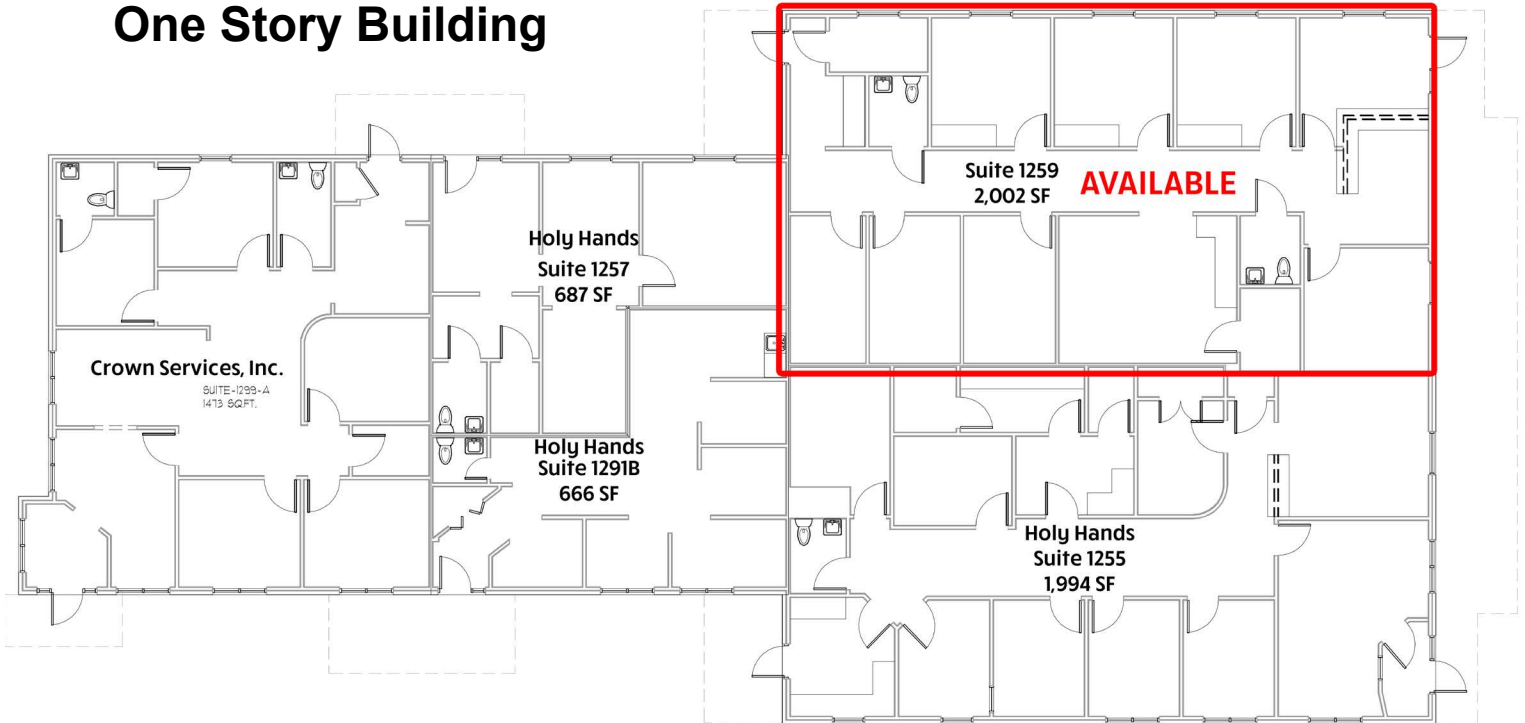

- 19,150 sf Available
- 1,710 sf former restaurant space available
- One story building has 2,002 sf available
- Located at a signalized intersection
- Dense population and good incomes surround
- High daytime population
- Close proximity to St. Vincent Hospital

1361 W 86th Street, Indianapolis, IN 46260

Greenbriar Shopping Center

1361 W 86th Street, Indianapolis, IN 46260

One Story Building

Suite	Tenant	SF
8555	Lincoln Square	3,960
8553	Zips Drycleaner	2,680
8535	Subway	1,350
8537	Boxing/Fitness Center	2,879
1389	The UPS Store	1,440
1385	AVAILABLE	1,710
1381	Jo-Ann Fabrics	20,900
1357	AVAILABLE	19,150
1349	Elsa's Alterations	1,859
1347	DeJa Vu Nails	1,125
1345/1343	Jump Laundry	3,642
1341	China Wok	1,400
1339	Barber	1,000
1337	Baskin Robbins	1,395
1325	Taylor's Pub	2,600
1323	Taylor's Pub	1,000
1321	Pyone Cho Asia Mkt	1,600
1317	Payless Liquors	4,600
1315A-B	Noble Romans	3,262
1315C	In Yoga	2,560
1315D	Invoke Wellness	3,163
1351	Costa Azul	3,509
1275	Workout Center	19,807
1305A	Edward Jones	1,005
1305B		514
1305C		1,205
1305D	Together We Can	650
1305E	Dentist	992
1299	Crown Services Inc.	1,400
1291	Holy Hands	666
1257	Holy Hands	687
1255	Holy Hands	1,994
1259	Youth Group	2,002