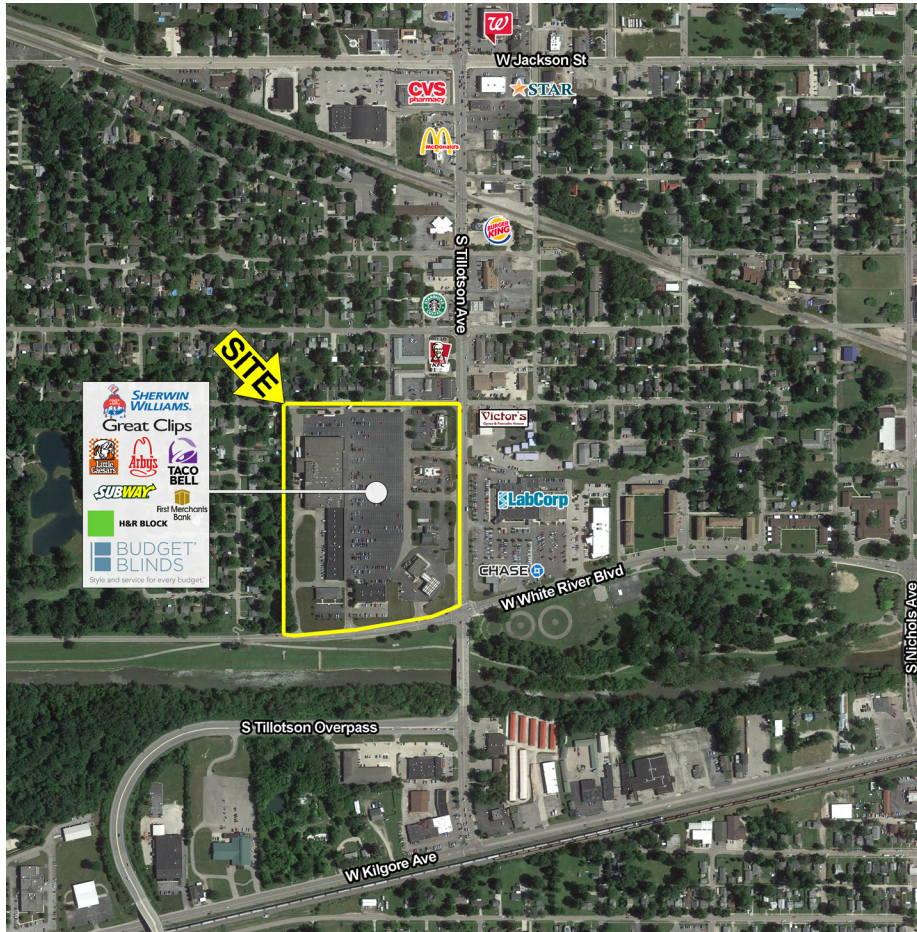

River Plaza

811 South Tillotson Avenue, Muncie, IN 47304

TRAFFIC COUNTS

Tillotson Ave - 25,568 ADT
White River Blvd - 9,232 ADT

FOR LEASE

- **1,105 sf available**
- Anchored by Payless Grocery
- Close proximity to Ball State University
- Pylon signage available
- Tremendous traffic on Tillotson Avenue
- Very dense daytime and evening population

CONTACT

McCrea Property Group
for more details
317.663.8446

MARKET DEMOGRAPHICS

Radius	Population	Income	Households	Daytime Pop
1 Mile	13,303	\$45,546	5,208	4,106
3 Mile	88,261	\$56,264	36,148	138,087
5 Mile	227,375	\$53,301	93,837	248,588

River Plaza

811 South Tillotson Avenue, Muncie, IN 47304

Suite	Tenant	SF
1	Sherwin-Williams	
2	Weston's Appliances	
3	T-Nails	
4	Great Clips	
5	Available	1,105
6	Wing Stop	
7	Little Caesars Pizza	
8	China Kitchen	
9	Japanese Restaurant	
10	Budget Blinds	
11	H&R Block	
12a	F45	
815A	Country Charm	