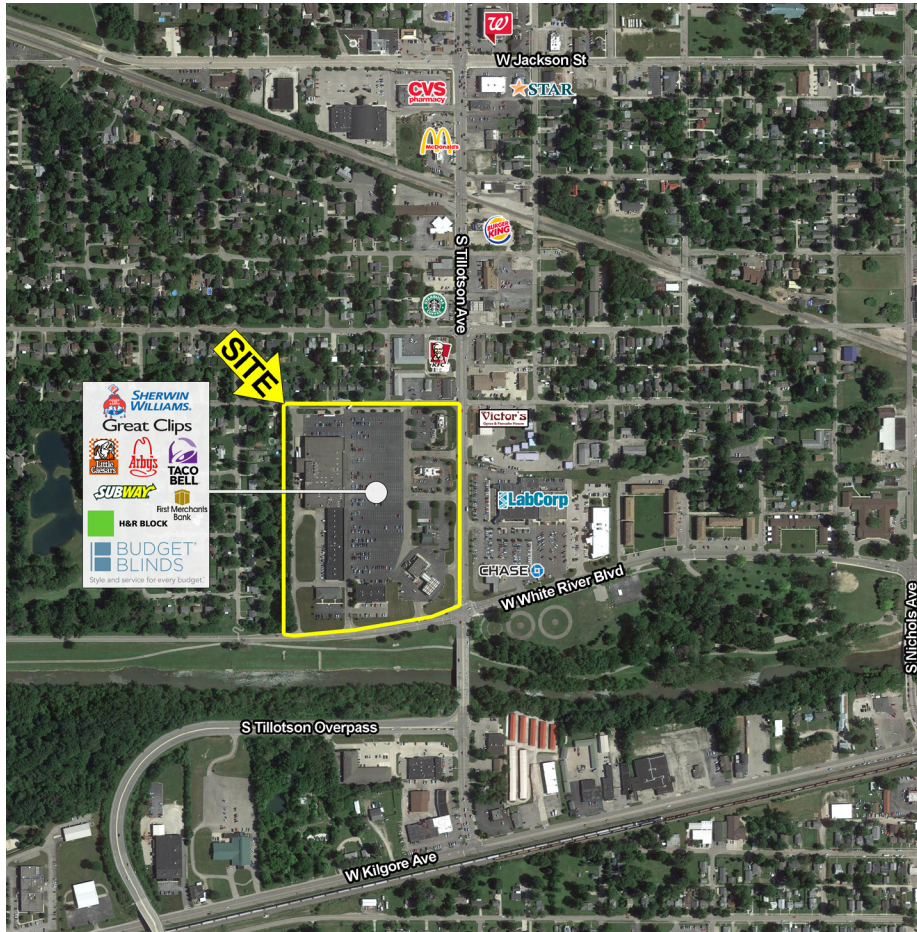

River Plaza

811 South Tillotson Avenue, Muncie, IN 47304

TRAFFIC COUNTS

Tillotson Ave - 25,568 ADT
White River Blvd - 9,232 ADT

FOR LEASE

- **2,922 sf available**
- Anchored by Payless Grocery
- Close proximity to Ball State University
- Pylon signage available
- Tremendous traffic on Tillotson Avenue
- Very dense daytime and evening population

CONTACT

McCrea Property Group
for more details
317.663.8446

MARKET DEMOGRAPHICS

Radius	Population	Income	Households	Daytime Pop
1 Mile	13,303	\$45,546	5,208	4,106
3 Mile	88,261	\$56,264	36,148	138,087
5 Mile	227,375	\$53,301	93,837	248,588

River Plaza

811 South Tillotson Avenue, Muncie, IN 47304

Suite	Tenant	SF
1	Sherwin-Williams	
2	Available	2,922
3	T-Nails	
4	Great Clips	
5	Spa	
6	Wing Stop	
7	Little Caesars Pizza	
8	China Kitchen	
9	Japanese Restaurant	
10	Budget Blinds	
11	H&R Block	
12a	F45	
815A	Country Charm	