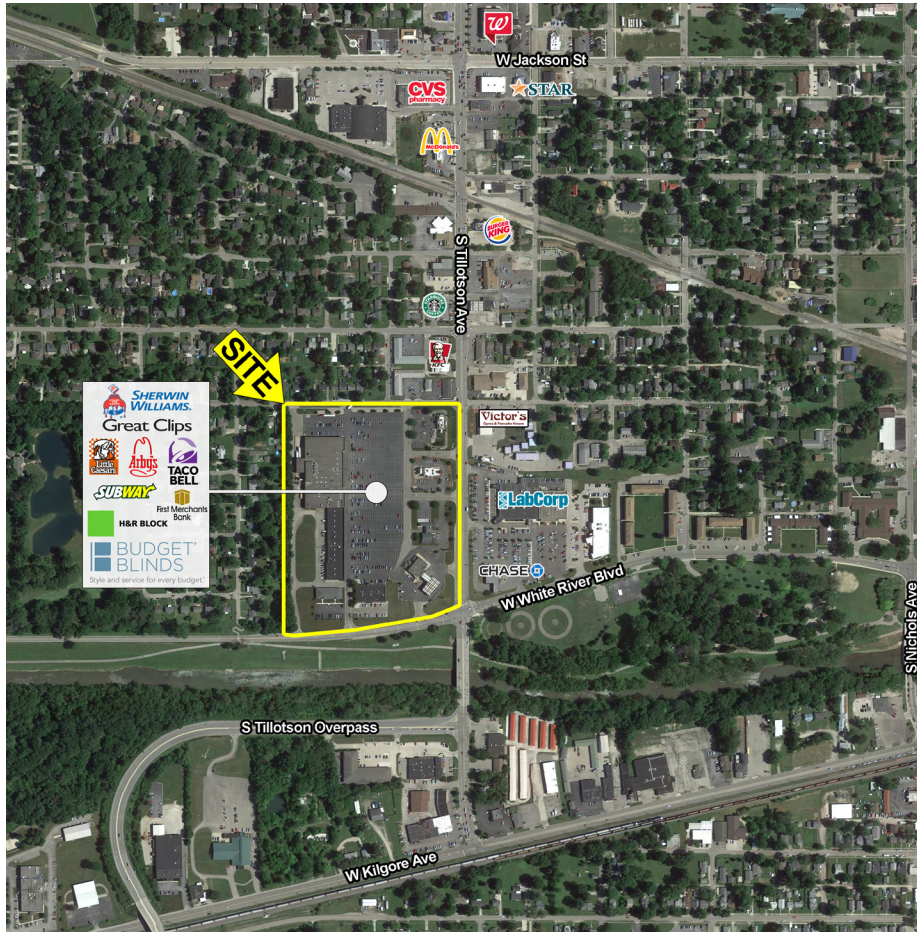

River Plaza

811 South Tillotson Avenue, Muncie, IN 47304

TRAFFIC COUNTS

Tillotson Ave - 25,568 ADT
White River Blvd - 9,232 ADT

FOR LEASE

- **2,922 sf available**
- Anchored by Payless Grocery
- Close proximity to Ball State University
- Pylon signage available
- Tremendous traffic on Tillotson Avenue
- Very dense daytime and evening population

CONTACT

McCrea Property Group
for more details
317.663.8446

MARKET DEMOGRAPHICS

Radius	Population	Income	Households	Daytime Pop
1 Mile	13,303	\$45,546	5,208	4,106
3 Mile	88,261	\$56,264	36,148	138,087
5 Mile	227,375	\$53,301	93,837	248,588

River Plaza

811 South Tillotson Avenue, Muncie, IN 47304

Suite	Tenant	SF
1	Sherwin-Williams	
2	Available	2,922
3	T-Nails	
4	Great Clips	
5	Corner Mat Yoga Studio	
6	Wing Stop	
7	Little Caesars Pizza	
8	China Kitchen	
9	Japanese Restaurant	
10	Budget Blinds	
11	H&R Block	
12a	F45	
815A	Country Charm	