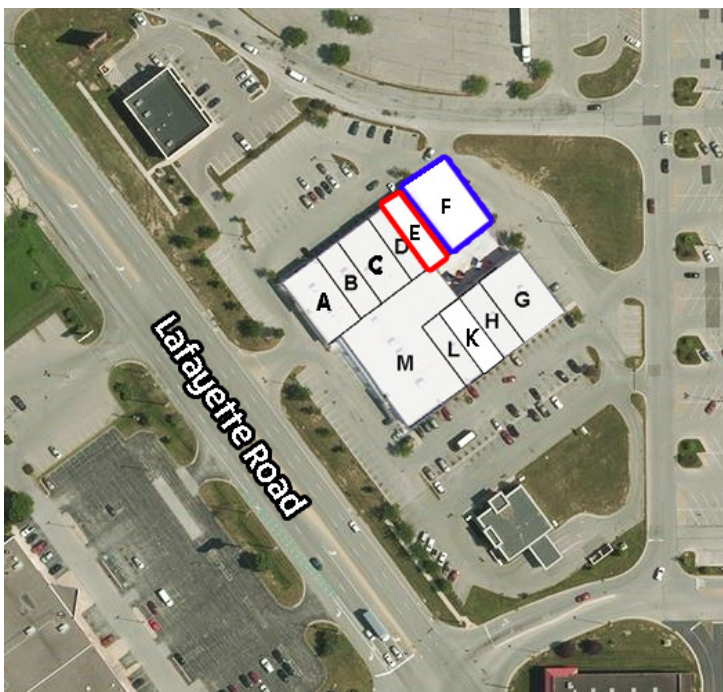

Center West Shops

4525 Lafayette Road, Indianapolis, IN 46254

FOR LEASE

TRAFFIC COUNTS

Lafayette Road - 25,120 ADT

I-65 - 74,200 ADT

- 1,300 sf available for multi unit operator only
- Excellent visibility from Lafayette Road
- Adjacent to I-65 access ramp
- High daily traffic counts
- Located directly in front of the very busy Walmart Supercenter

CONTACT

McCrea Property Group
for more details
317.663.8446

MARKET DEMOGRAPHICS

Radius	Population	Income	Households	Daytime Pop
1 Mile	11,031	\$68,106	4,659	4,592
3 Mile	98,575	\$80,811	39,421	37,817
5 Mile	220,166	\$89,189	87,663	93,923

Center West Shops

4525 Lafayette Road, Indianapolis, IN 46254

Suite	Tenant	SF
A-C	Humana	
D	UPS Store	
E	Available	1,300
F	PENDING	4,500
G	Rainbow	
H	Myra Eyebrow	
K	Jewelry Store	
L	Oil Palace	
M	Dollar Tree	