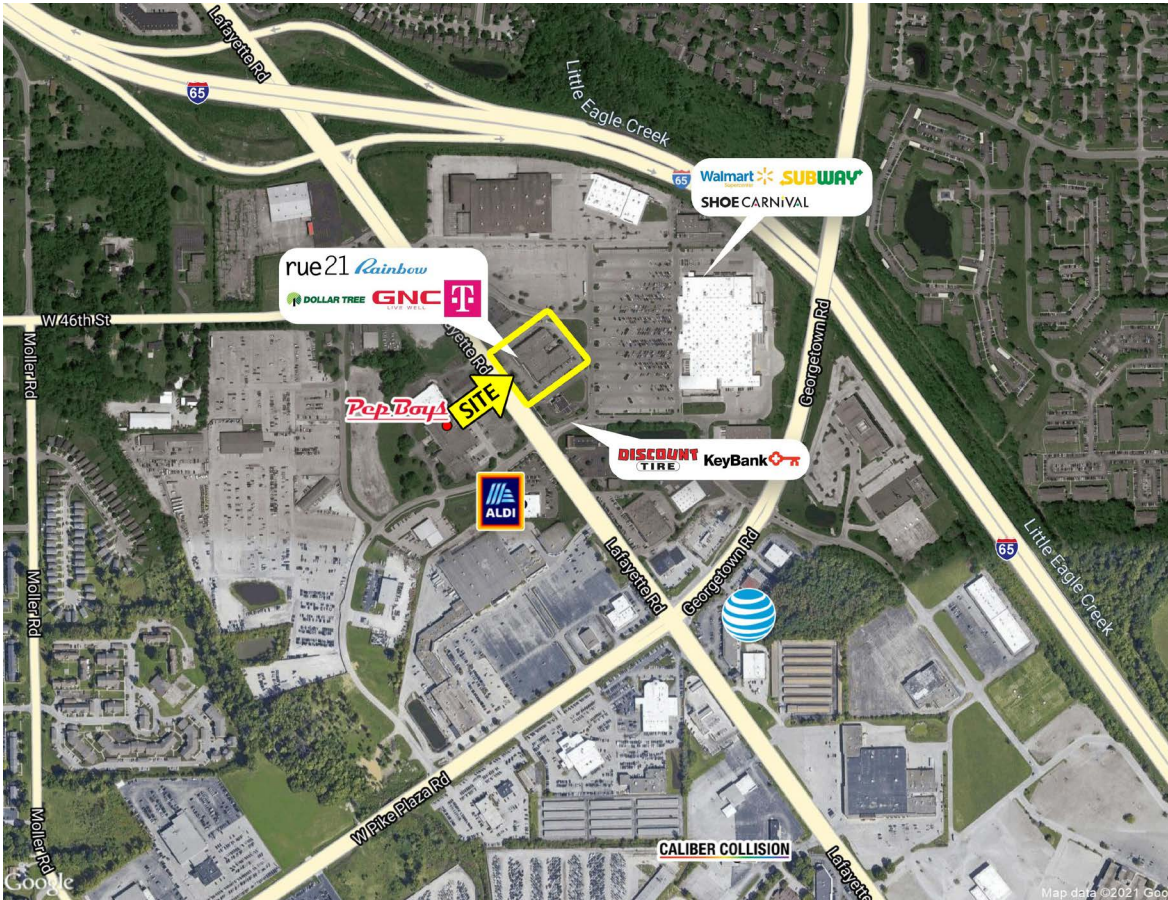

Center West Shops

4525 Lafayette Road, Indianapolis, IN 46254

FOR LEASE

TRAFFIC COUNTS

Lafayette Road - 25,120 ADT

I-65 - 74,200 ADT

- 4,500 to 5,800 sf available
- Excellent visibility from Lafayette Road
- Adjacent to I-65 access ramp
- High daily traffic counts
- Located directly in front of the very busy Walmart Supercenter

CONTACT

McCrea Property Group
for more details
317.663.8446

MARKET DEMOGRAPHICS

Radius	Population	Income	Households	Daytime Pop
1 Mile	12,205	\$51,181	5,206	5,010
3 Mile	98,467	\$58,098	40,930	29,380
5 Mile	215,524	\$63,457	88,433	80,390

Center West Shops

4525 Lafayette Road, Indianapolis, IN 46254

Suite	Tenant	SF
A-C	Leased	
D	Check Smart	
E	Available	1,300 sf
F	Available	4,500 sf
G	Rainbow	
H	Myra Eyebrow	
K	Jewelry Store	
L	Oil Palace	
M	Dollar Tree	